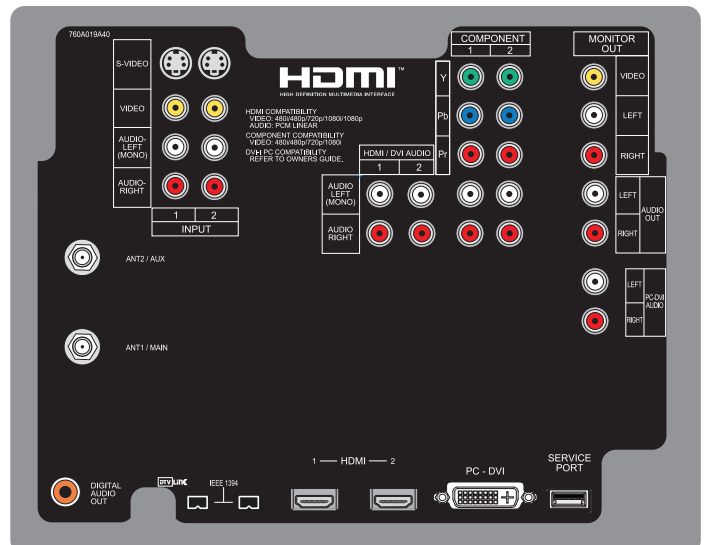

6COLOR
LIGHT ENGINE

TurboLight 150™

Tru1080p™
SIGNAL PROCESSING

ClearThought®
EASY CONNECT